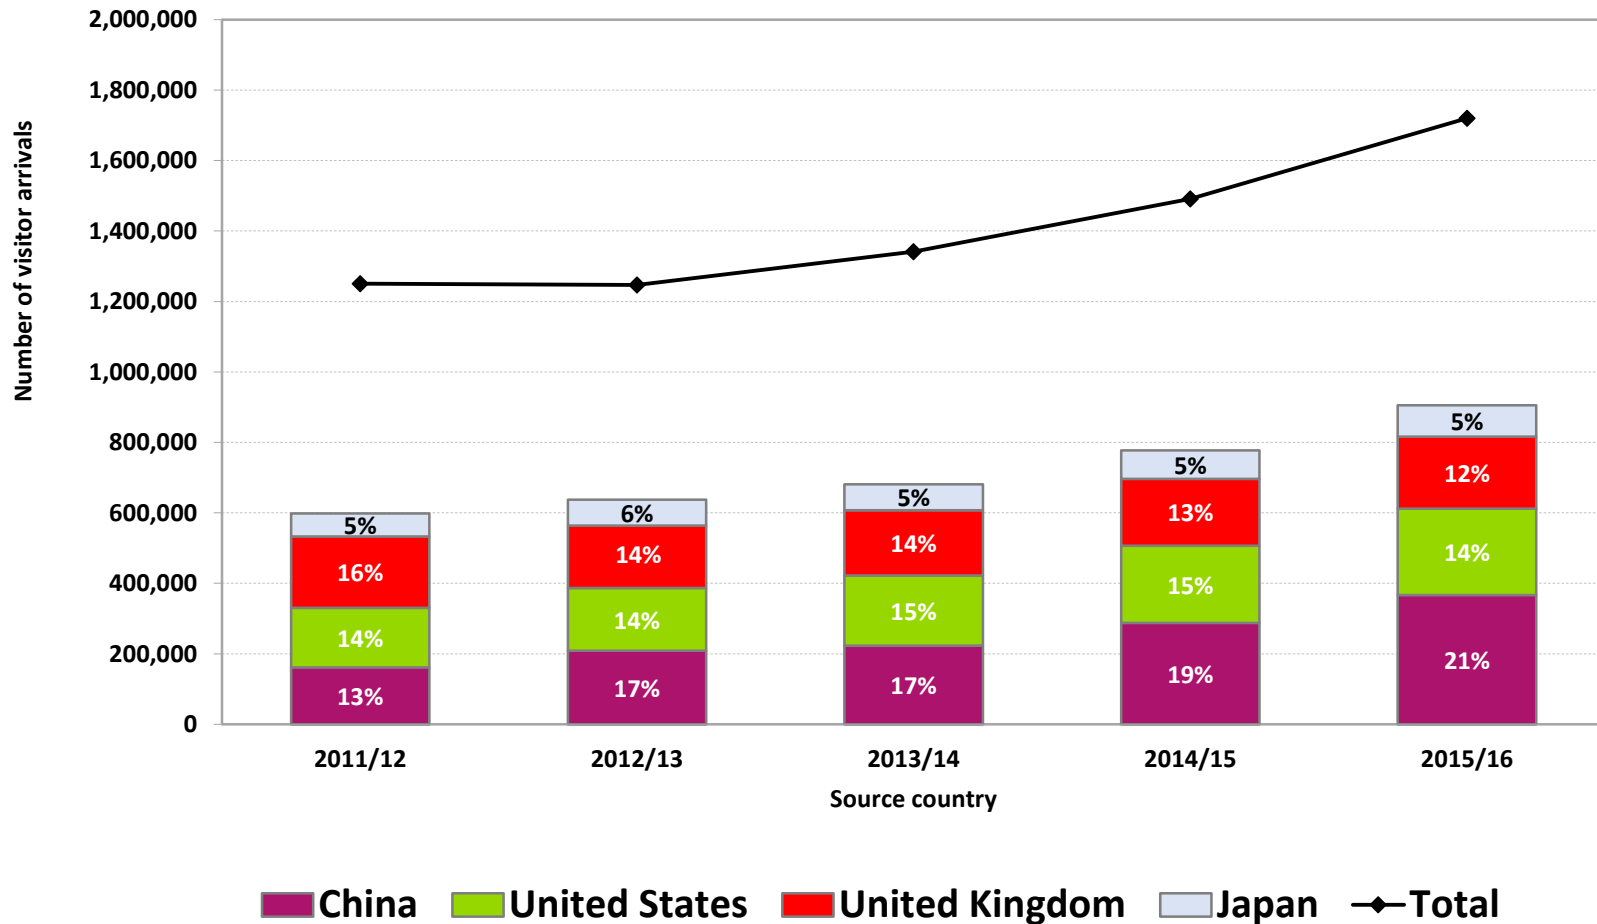

We are building an immigration measurement framework with colleagues in our wider business group

- Migration Trends relocate to Labour Market Trends
- Immigration Measurement Framework
 - PLT – arrival and departure cards
 - Visa Approvals – administrative data about visa application decisions
 - People Approvals – counts of people with 1 or more visas
 - Spells Dataset – stock of people at a point in time

Migration Trends – some key facts and highlights

- Annual report
- Contributes to OECD Annual Report – “International Migration Outlook”
- Visa Approval data (people)
- Release date – November 2016
- Temporary Migration
- Permanent Migration

Temporary Migration

- Visitor
- Students
- Work

Temporary Migration – Visitors

Temporary Migration – Students

Temporary Migration – Work

Permanent Migration

- **Skilled/Business**
- **Family**
- **International / Humanitarian**