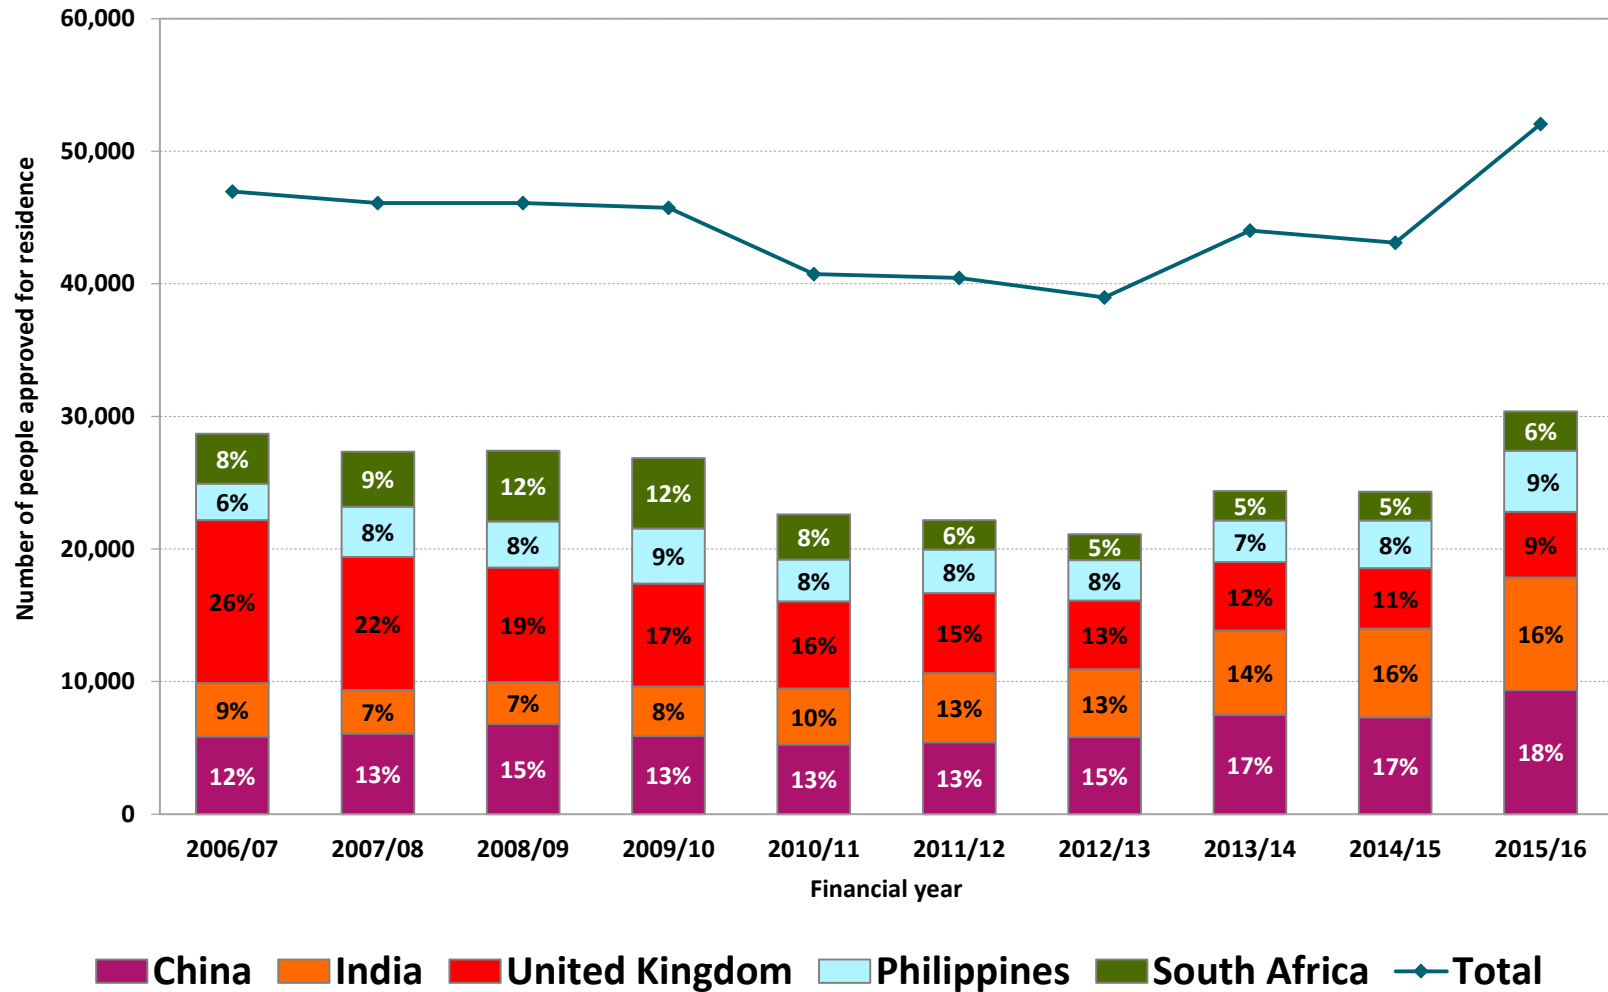

Permanent Migration – Country of Origin