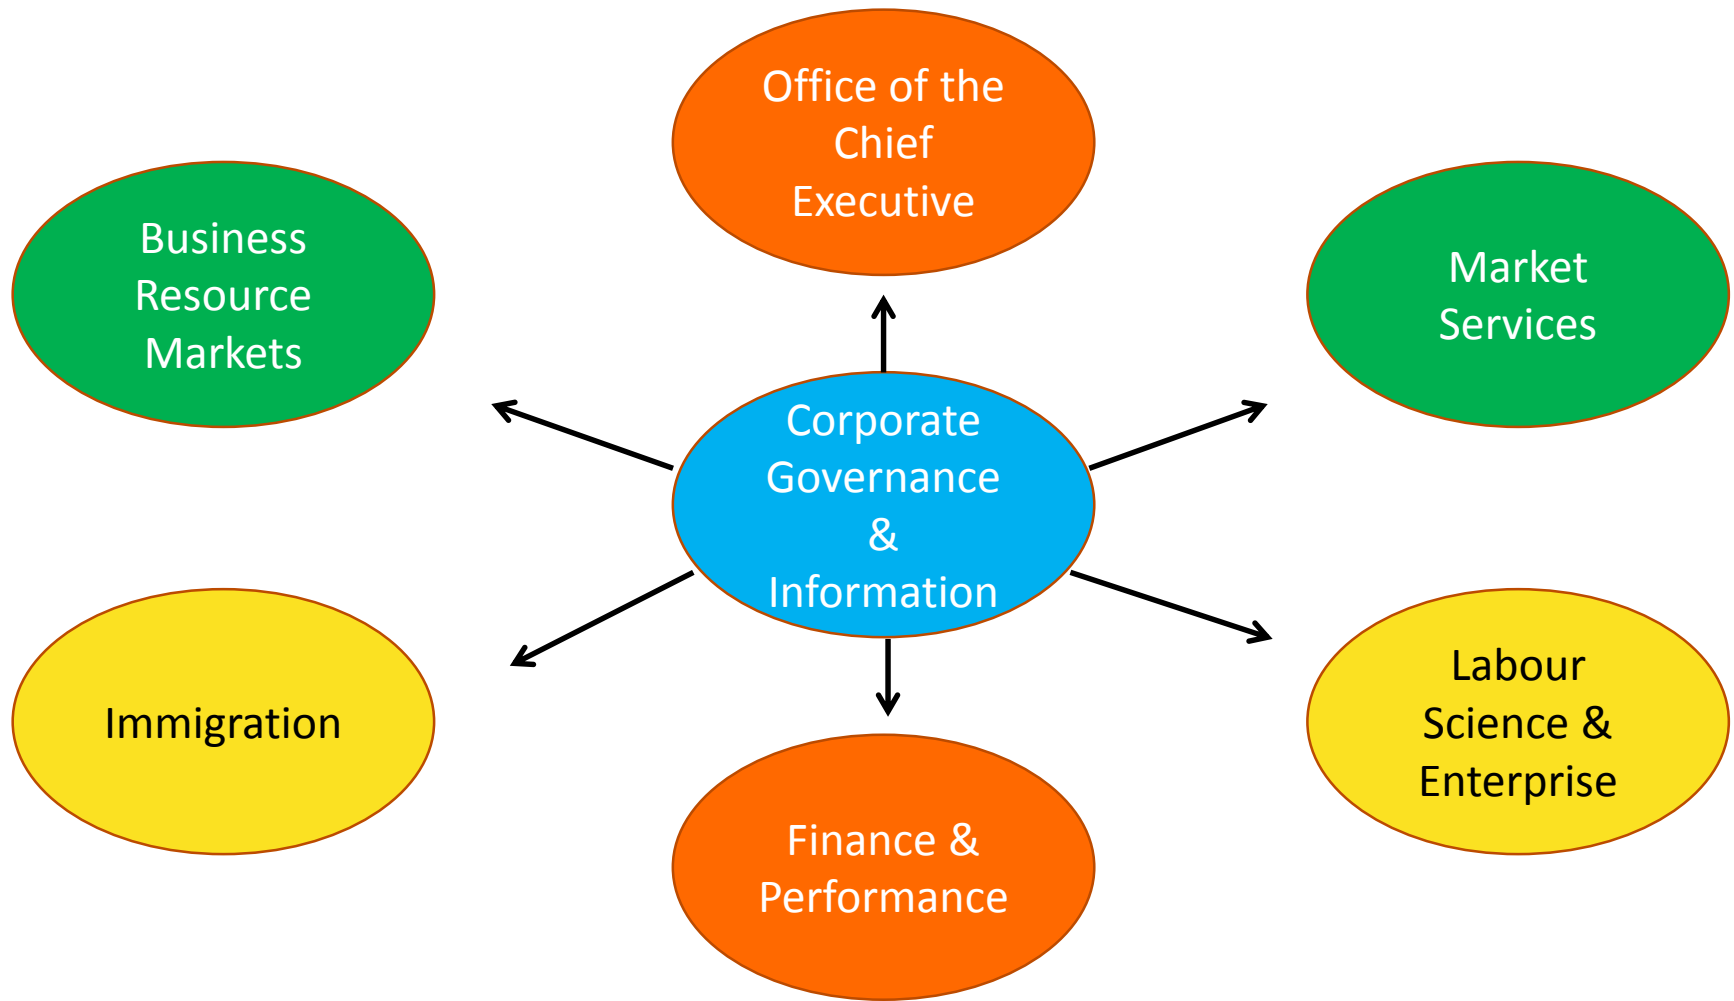

**MINISTRY OF BUSINESS,
INNOVATION & EMPLOYMENT**
HIKINA WHAKATUTUKI

MBIE's Migration Research & Evaluation Team and a preview of the 2015/16 Migration Trends Report

The Ministry of Business Innovation & Employment Organisational Structure

The MBIE Immigration Research & Evaluation team has changed post-restructure

- Restructure took effect 1 year ago
- Portfolio approach
- Supply and demand
- Advisory

Our work supports policy development, operational policy, and strategic intent

We are building an immigration measurement framework with colleagues in our wider business group

- Migration Trends relocate to Labour Market Trends
- Immigration Measurement Framework
 - PLT – arrival and departure cards
 - Visa Approvals – administrative data about visa application decisions
 - People Approvals – counts of people with 1 or more visas
 - Spells Dataset – stock of people at a point in time