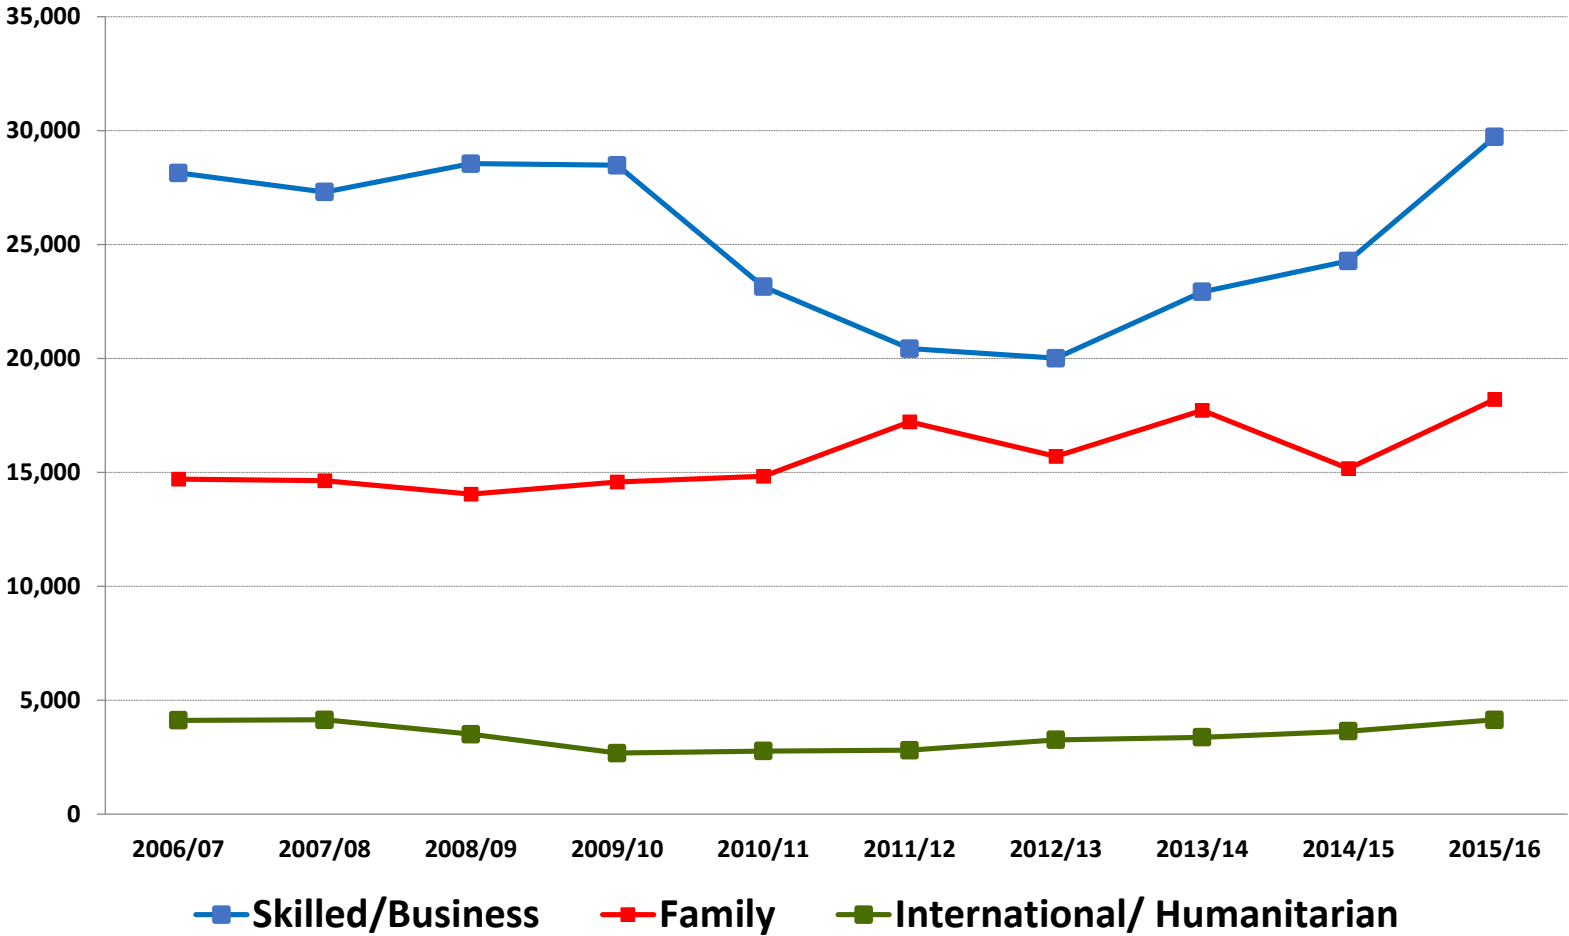

Residence approvals